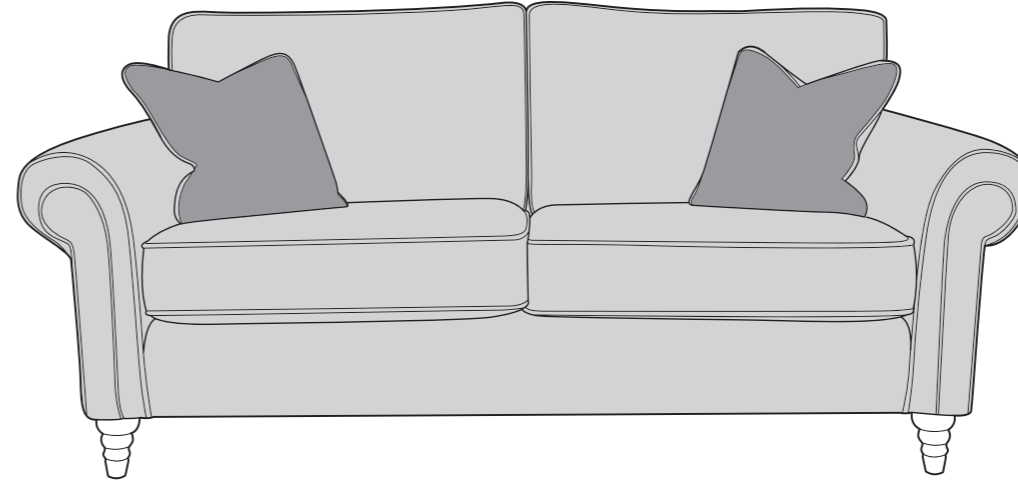

07/10/2022

DARLINGTON COVER GUIDE: STANDARD BACK ONLY

Please use this guide when ordering the following pieces to clarify cover options.

4 Seater Sofa (4ST)

3 Seater Sofa (3ST)

2 Seater Sofa (2ST)

Love Chair (LOV)

Arm Chair (1ST)

-  **COVER 1**
(BODY)
-  **COVER 2**
(SCATTER)

Scatter Cushions

Front = Cover 2
Piping = Cover 1
Back = Cover 1

SUGGESTED ACCENT PIECES

Darlington Footstool (FST)

APPROVED MEMBER

DARLINGTON DIMENSIONS (CM)

AVAILABLE PIECES	HEIGHT 1	OUTBACK HEIGHT 2	WIDTH 3	DEPTH 4	ARM HEIGHT 5	SEAT HEIGHT 6	SEAT DEPTH 7	SEAT WIDTH 8	ACCESS DIAGONAL 9	WEIGHT (KG)	SCATTER CUSHIONS
4 SEATER SOFA (4ST)	88	73	228	94	67	51	62	184	247	60	2
3 SEATER SOFA (3ST)	88	73	202	94	67	51	62	160	221	53	2
2 SEATER SOFA (2ST)	88	73	177	94	67	51	62	135	200	47	2
LOVE CHAIR (LOV)	88	73	130	94	67	51	62	88	160	41	1
ARM CHAIR (1ST)	88	73	100	94	67	51	62	58	137	34	1
ACCENT PIECES											
DARLINGTON FOOTSTOOL (FST)	35	N/A	106	65	N/A	N/A	N/A	N/A	N/A	14.5	N/A