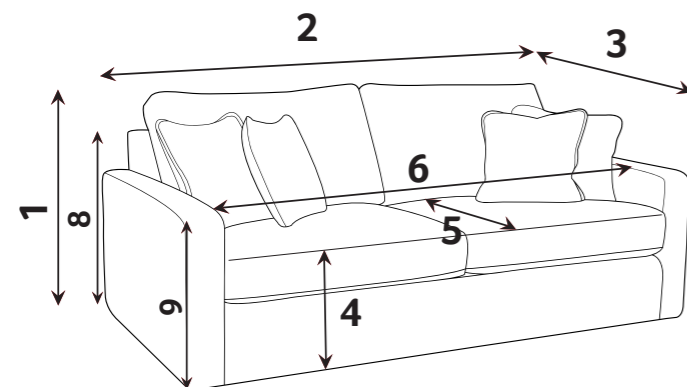

Arm Chair (1ST)

-  **COVER 1**
(BODY)
-  **COVER 2**
(SCATTER)

Scatter Cushions

Front = Cover 2
Piping = Cover 1
Back = Cover 1

SUGGESTED ACCENT PIECES

Darlington Footstool (FST)

APPROVED MEMBER

DARLINGTON DIMENSIONS (CM)

AVAILABLE PIECES	HEIGHT 1	OUTBACK HEIGHT 2	WIDTH 3	DEPTH 4	ARM HEIGHT 5	SEAT HEIGHT 6	SEAT DEPTH 7	SEAT WIDTH 8	ACCESS DIAGONAL 9	WEIGHT (KG)	SCATTER CUSHIONS
4 SEATER SOFA (4ST)	88	73	228	94	67	51	62	184	247	60	2
3 SEATER SOFA (3ST)	88	73	202	94	67	51	62	160	221	53	2
2 SEATER SOFA (2ST)	88	73	177	94	67	51	62	135	200	47	2
LOVE CHAIR (LOV)	88	73	130	94	67	51	62	88	160	41	1
ARM CHAIR (1ST)	88	73	100	94	67	51	62	58	137	34	1
ACCENT PIECES											
DARLINGTON FOOTSTOOL (FST)	35	N/A	106	65	N/A	N/A	N/A	N/A	N/A	14.5	N/A

* Serpentine seat springs & silent wire.

* Elasticated back webbing.

DIMENSION GUIDE

1 - HEIGHT

2 - WIDTH

3 - DEPTH

4 - SEAT HEIGHT

5 - SEAT DEPTH (STD & PILLOW)

6 - SEAT WIDTH

7 - DIAGONAL ACCESS

8 - OUTBACK HEIGHT

9 - ARM HEIGHT

Illustrations used for reference only.

Check the diagonal access dimension to ensure furniture will fit in your home.

HIGH DENSITY FOAM SEATS