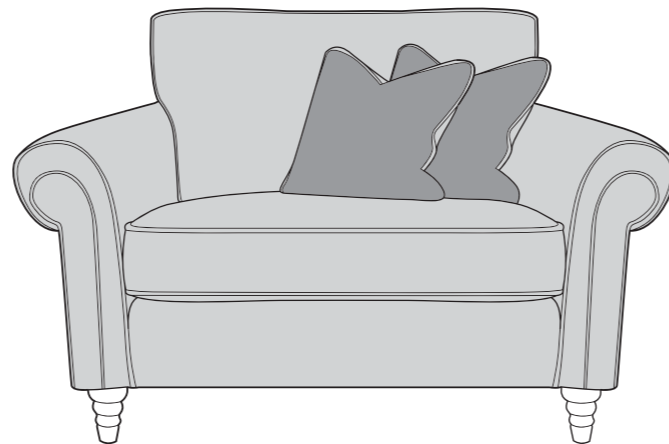

07/10/2022

DARLINGTON COVER GUIDE: STANDARD BACK ONLY

Please use this guide when ordering the following pieces to clarify cover options.

4 Seater Sofa (4ST)

3 Seater Sofa (3ST)

2 Seater Sofa (2ST)

Love Chair (LOV)

Arm Chair (1ST)

-  **COVER 1**
(BODY)
-  **COVER 2**
(SCATTER)

Scatter Cushions

Front = Cover 2
Piping = Cover 1
Back = Cover 1

SUGGESTED ACCENT PIECES

Darlington Footstool (FST)

APPROVED MEMBER

DARLINGTON DIMENSIONS (CM)

AVAILABLE PIECES	HEIGHT 1	OUTBACK HEIGHT 2	WIDTH 3	DEPTH 4	ARM HEIGHT 5	SEAT HEIGHT 6	SEAT DEPTH 7	SEAT WIDTH 8	ACCESS DIAGONAL 9	WEIGHT (KG)	SCATTER CUSHIONS
4 SEATER SOFA (4ST)	88	73	228	94	67	51	62	184	247	60	2
3 SEATER SOFA (3ST)	88	73	202	94	67	51	62	160	221	53	2
2 SEATER SOFA (2ST)	88	73	177	94	67	51	62	135	200	47	2
LOVE CHAIR (LOV)	88	73	130	94	67	51	62	88	160	41	1
ARM CHAIR (1ST)	88	73	100	94	67	51	62	58	137	34	1
ACCENT PIECES											
DARLINGTON FOOTSTOOL (FST)	35	N/A	106	65	N/A	N/A	N/A	N/A	N/A	14.5	N/A