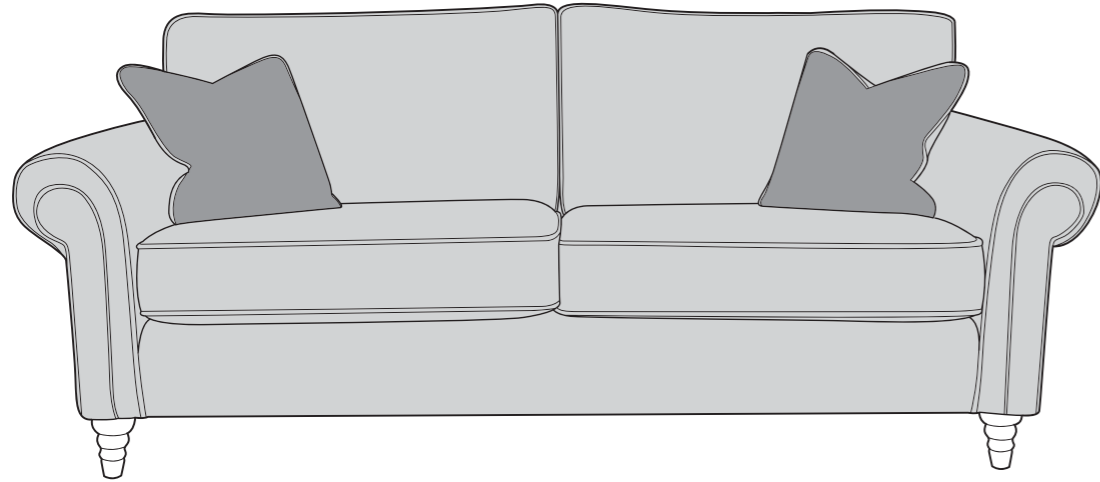

07/10/2022

DARLINGTON COVER GUIDE: STANDARD BACK ONLY

Please use this guide when ordering the following pieces to clarify cover options.

4 Seater Sofa (4ST)

3 Seater Sofa (3ST)

2 Seater Sofa (2ST)

Love Chair (LOV)

Arm Chair (1ST)

-  **COVER 1**
(BODY)
-  **COVER 2**
(SCATTER)

Scatter Cushions

Front = Cover 2
Piping = Cover 1
Back = Cover 1

SUGGESTED ACCENT PIECES

Darlington Footstool (FST)

APPROVED MEMBER

DARLINGTON DIMENSIONS (CM)

AVAILABLE PIECES	HEIGHT 1	OUTBACK HEIGHT 2	WIDTH 3	DEPTH 4	ARM HEIGHT 5	SEAT HEIGHT 6	SEAT DEPTH 7	SEAT WIDTH 8	ACCESS DIAGONAL 9	WEIGHT (KG)	SCATTER CUSHIONS
4 SEATER SOFA (4ST)	88	73	228	94	67	51	62	184	247	60	2
3 SEATER SOFA (3ST)	88	73	202	94	67	51	62	160	221	53	2
2 SEATER SOFA (2ST)	88	73	177	94	67	51	62	135	200	47	2
LOVE CHAIR (LOV)	88	73	130	94	67	51	62	88	160	41	1
ARM CHAIR (1ST)	88	73	100	94	67	51	62	58	137	34	1
ACCENT PIECES											
DARLINGTON FOOTSTOOL (FST)	35	N/A	106	65	N/A	N/A	N/A	N/A	N/A	14.5	N/A