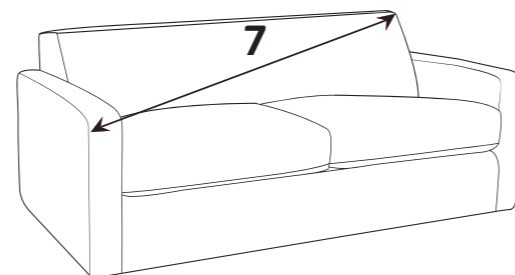

AVAILABLE PIECES	HEIGHT 1	OUTBACK HEIGHT 2	WIDTH 3	DEPTH 4	ARM HEIGHT 5	SEAT HEIGHT 6	SEAT DEPTH 7	SEAT WIDTH 8	ACCESS DIAGONAL 9	WEIGHT (KG)	SCATTER CUSHIONS
4 SEATER SOFA (4ST)	88	73	228	94	67	51	62	184	247	60	2
3 SEATER SOFA (3ST)	88	73	202	94	67	51	62	160	221	53	2
2 SEATER SOFA (2ST)	88	73	177	94	67	51	62	135	200	47	2
LOVE CHAIR (LOV)	88	73	130	94	67	51	62	88	160	41	1
ARM CHAIR (1ST)	88	73	100	94	67	51	62	58	137	34	1
ACCENT PIECES											
DARLINGTON FOOTSTOOL (FST)	35	N/A	106	65	N/A	N/A	N/A	N/A	N/A	14.5	N/A

* Serpentine seat springs & silent wire.

* Elasticated back webbing.

DIMENSION GUIDE

1 - HEIGHT

2 - WIDTH

3 - DEPTH

4 - SEAT HEIGHT

5 - SEAT DEPTH (STD & PILLOW)

6 - SEAT WIDTH

7 - DIAGONAL ACCESS

8 - OUTBACK HEIGHT

9 - ARM HEIGHT

Illustrations used for reference only.

Check the diagonal access dimension to ensure furniture will fit in your home.

HIGH DENSITY FOAM SEATS