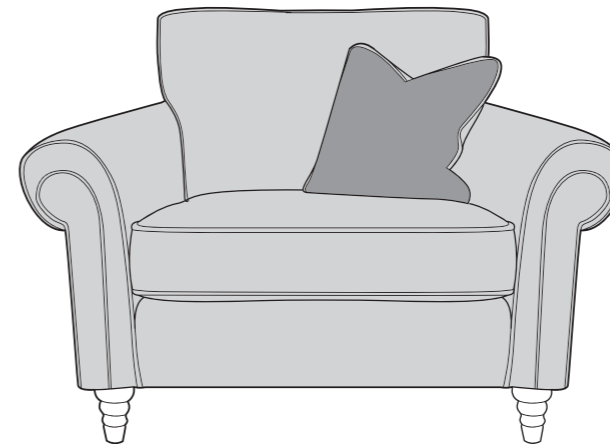

07/10/2022

DARLINGTON COVER GUIDE: STANDARD BACK ONLY

Please use this guide when ordering the following pieces to clarify cover options.

4 Seater Sofa (4ST)

3 Seater Sofa (3ST)

2 Seater Sofa (2ST)

Love Chair (LOV)

Arm Chair (1ST)

-  **COVER 1**
(BODY)
-  **COVER 2**
(SCATTER)

Scatter Cushions

Front = Cover 2
Piping = Cover 1
Back = Cover 1

SUGGESTED ACCENT PIECES

Darlington Footstool (FST)

APPROVED MEMBER

DARLINGTON DIMENSIONS (CM)

AVAILABLE PIECES	HEIGHT 1	OUTBACK HEIGHT 2	WIDTH 3	DEPTH 4	ARM HEIGHT 5	SEAT HEIGHT 6	SEAT DEPTH 7	SEAT WIDTH 8	ACCESS DIAGONAL 9	WEIGHT (KG)	SCATTER CUSHIONS
4 SEATER SOFA (4ST)	88	73	228	94	67	51	62	184	247	60	2
3 SEATER SOFA (3ST)	88	73	202	94	67	51	62	160	221	53	2
2 SEATER SOFA (2ST)	88	73	177	94	67	51	62	135	200	47	2
LOVE CHAIR (LOV)	88	73	130	94	67	51	62	88	160	41	1
ARM CHAIR (1ST)	88	73	100	94	67	51	62	58	137	34	1
ACCENT PIECES											
DARLINGTON FOOTSTOOL (FST)	35	N/A	106	65	N/A	N/A	N/A	N/A	N/A	14.5	N/A