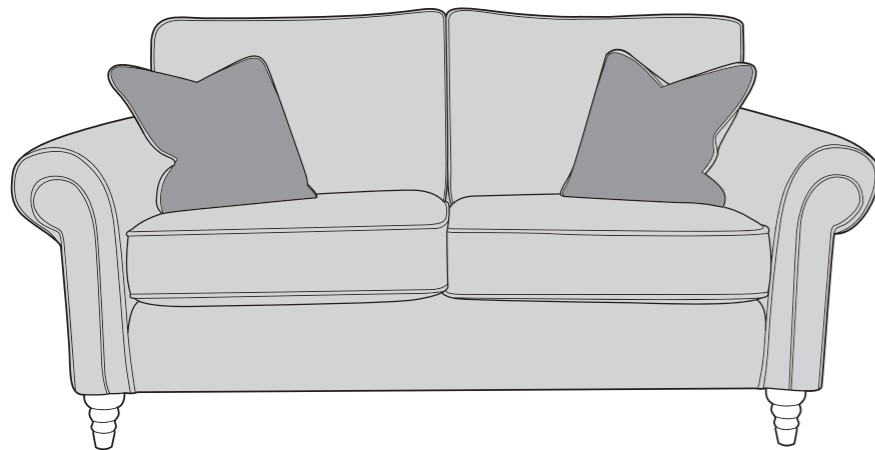

07/10/2022

DARLINGTON COVER GUIDE: STANDARD BACK ONLY

Please use this guide when ordering the following pieces to clarify cover options.

4 Seater Sofa (4ST)

3 Seater Sofa (3ST)

2 Seater Sofa (2ST)

Love Chair (LOV)

Arm Chair (1ST)

-  **COVER 1**
(BODY)
-  **COVER 2**
(SCATTER)

Scatter Cushions

Front = Cover 2
Piping = Cover 1
Back = Cover 1

SUGGESTED ACCENT PIECES

Darlington Footstool (FST)

APPROVED MEMBER

DARLINGTON DIMENSIONS (CM)

AVAILABLE PIECES	HEIGHT 1	OUTBACK HEIGHT 2	WIDTH 3	DEPTH 4	ARM HEIGHT 5	SEAT HEIGHT 6	SEAT DEPTH 7	SEAT WIDTH 8	ACCESS DIAGONAL 9	WEIGHT (KG)	SCATTER CUSHIONS
4 SEATER SOFA (4ST)	88	73	228	94	67	51	62	184	247	60	2
3 SEATER SOFA (3ST)	88	73	202	94	67	51	62	160	221	53	2
2 SEATER SOFA (2ST)	88	73	177	94	67	51	62	135	200	47	2
LOVE CHAIR (LOV)	88	73	130	94	67	51	62	88	160	41	1
ARM CHAIR (1ST)	88	73	100	94	67	51	62	58	137	34	1
ACCENT PIECES											
DARLINGTON FOOTSTOOL (FST)	35	N/A	106	65	N/A	N/A	N/A	N/A	N/A	14.5	N/A