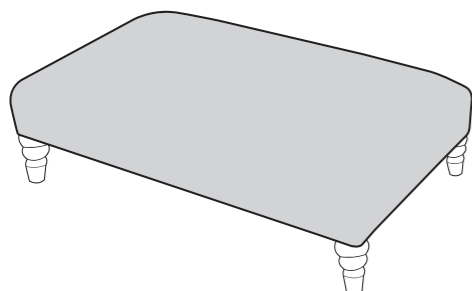

07/10/2022

DARLINGTON COVER GUIDE: STANDARD BACK ONLY

Please use this guide when ordering the following pieces to clarify cover options.

4 Seater Sofa (4ST)

3 Seater Sofa (3ST)

2 Seater Sofa (2ST)

Love Chair (LOV)

Arm Chair (1ST)

-  **COVER 1**
(BODY)
-  **COVER 2**
(SCATTER)

Scatter Cushions

Front = Cover 2
Piping = Cover 1
Back = Cover 1

SUGGESTED ACCENT PIECES

Darlington Footstool (FST)

APPROVED MEMBER

DARLINGTON DIMENSIONS (CM)

AVAILABLE PIECES	HEIGHT 1	OUTBACK HEIGHT 2	WIDTH 3	DEPTH 4	ARM HEIGHT 5	SEAT HEIGHT 6	SEAT DEPTH 7	SEAT WIDTH 8	ACCESS DIAGONAL 9	WEIGHT (KG)	SCATTER CUSHIONS
4 SEATER SOFA (4ST)	88	73	228	94	67	51	62	184	247	60	2
3 SEATER SOFA (3ST)	88	73	202	94	67	51	62	160	221	53	2
2 SEATER SOFA (2ST)	88	73	177	94	67	51	62	135	200	47	2
LOVE CHAIR (LOV)	88	73	130	94	67	51	62	88	160	41	1
ARM CHAIR (1ST)	88	73	100	94	67	51	62	58	137	34	1
ACCENT PIECES											
DARLINGTON FOOTSTOOL (FST)	35	N/A	106	65	N/A	N/A	N/A	N/A	N/A	14.5	N/A